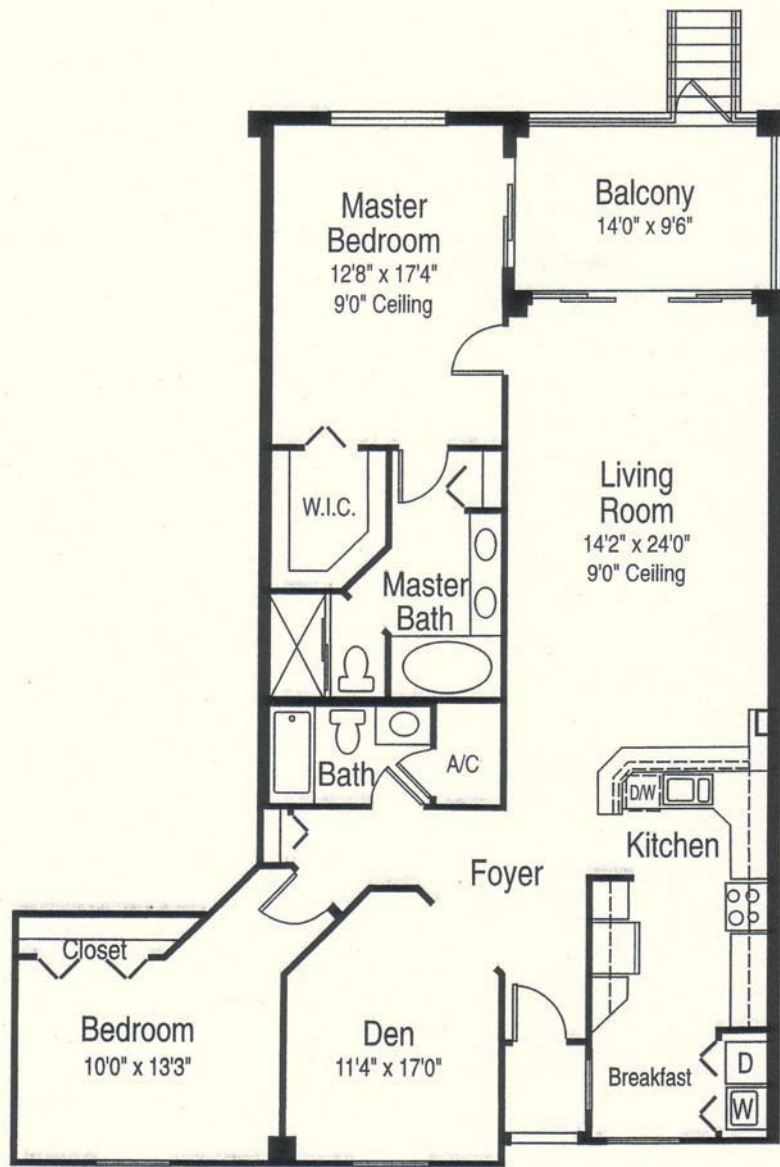

Unit A

Unit	Living Atea	Balcony & Entry Area	Total
Unit A	2072 Sq. Ft.	152 Sq. Ft.	2224 Sq. Ft.

Unit B

Unit	Living Atea	Balcony & Entry Area	Total
Unit B	1593 Sq. Ft.	142 Sq. Ft.	1735 Sq. Ft.

Unit A

Unit	Living Atea	Balcony & Entry Area	Total
Unit A	2072 Sq. Ft.	152 Sq. Ft.	2224 Sq. Ft.